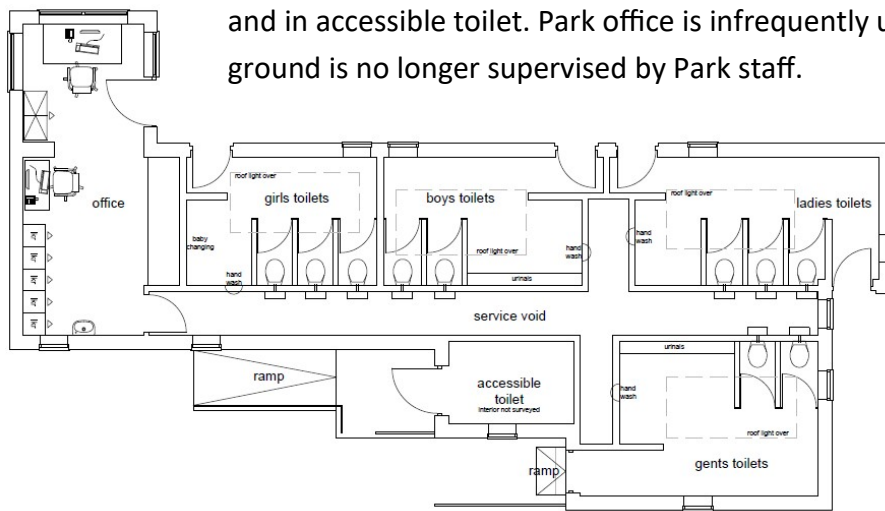

West Ham Park

Registered Charity

Playground refurbishment: Proposed changes to toilet block and office

Existing layout:

Baby changing table in communal hand wash area of girls toilets and in accessible toilet. Park office is infrequently used as playground is no longer supervised by Park staff.

Proposed layout:

Toilet block – 1 toilet removed from girls toilet to create larger cubicle and baby changing area. Larger cubicle and baby changing area added to boys toilet by altering internal layout.

Park office – conversion of office to an ice cream/coffee concession by adding serving hatches, a new entrance door and dividing the space to create a food preparation area.