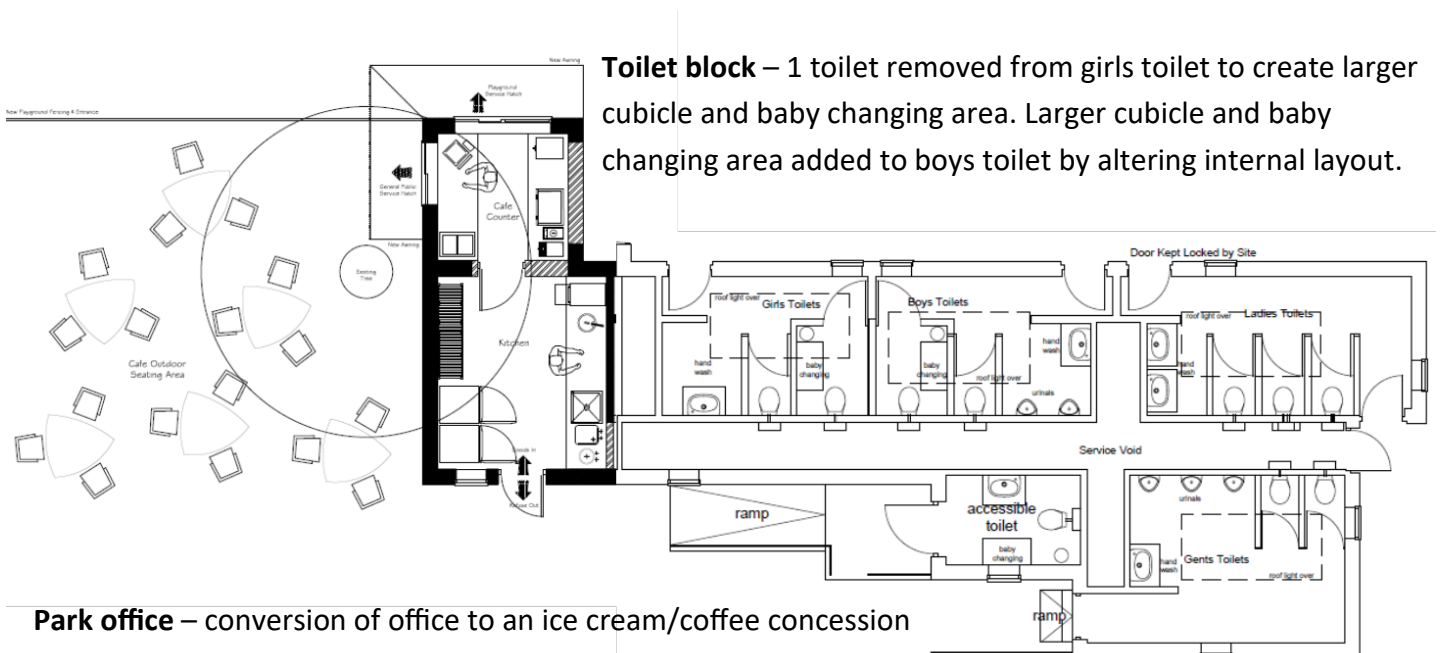

West Ham Park

Registered Charity

Playground refurbishment: Proposed changes to toilet block and office

Existing layout:

Baby changing table in communal hand wash area of girls toilets and in accessible toilet. Park office is infrequently used as playground is no longer supervised by Park staff.

Proposed layout:

Toilet block – 1 toilet removed from girls toilet to create larger cubicle and baby changing area. Larger cubicle and baby changing area added to boys toilet by altering internal layout.

Park office – conversion of office to an ice cream/coffee concession by adding serving hatches, a new entrance door and dividing the space to create a food preparation area.